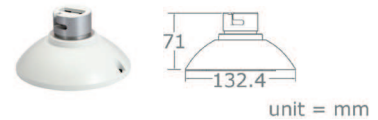

: IP Camera Mounting Accessories

Mounting Kit

For mounting dome camera onto straight tube, gooseneck tube, or mini pendant

VP-MK

Height: 71 mm (2.8 in)
Diameter: 132.4 mm (5.21 in)
Weight: 300 g (0.7 lbs)

Straight Tube

VP-ST1 or VP-ST2

Height: 250 mm (9.84 in) or 500 mm (19.69 in)
Diameter: 50 mm (1.97 in)
Weight: 1000 g (2.2 lbs)/1800 g (4 lbs)

Gooseneck Tube

VP-GT

Dimensions: 323 x 385 mm (11.73 x 15.16 in)
Diameter: 92 x 42 mm (3.62 x 1.65 in)
Weight: 2100 g (4.6 lbs)

Mini Pendant

VP-MP

Dimensions:
 184 x 104 x 115.2 mm (7.24 x 4.09 x 4.54 in)
Diameter: 44.5 mm (1.75 in)
Weight: 600 g (1.3 lbs)

Wall Box Mounting

For mounting gooseneck and mini pendants on a wall

VP-WBM

Dimensions:
 270 x 166 x 95 mm (10.63 x 6.54 x 3.74 in)
Weight: 2200 g (4.8 lbs)

Standard Corner Mounting Plate

For mounting gooseneck and mini pendants in a corner

VP-CST

Dimensions:
 222 x 204 x 117 mm (8.74 x 8.03 x 4.61 in)
Weight: 2000 g (4.4 lbs)

Mini Corner Plate

For mounting gooseneck and mini pendants in a corner