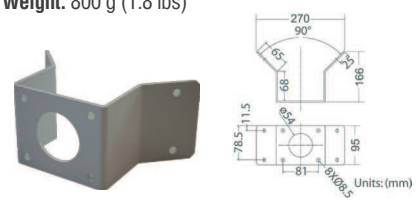

Mini Pendant

VP-MP

Dimensions:
 184 x 104 x 115.2 mm (7.24 x 4.09 x 4.54 in)
Diameter: 44.5 mm (1.75 in)
Weight: 600 g (1.3 lbs)

Wall Box Mounting

For mounting gooseneck and mini pendants on a wall

VP-WBM

Dimensions:
 270 x 166 x 95 mm (10.63 x 6.54 x 3.74 in)
Weight: 2200 g (4.8 lbs)

Standard Corner Mounting Plate

For mounting gooseneck and mini pendants in a corner

VP-CST

Dimensions:
 222 x 204 x 117 mm (8.74 x 8.03 x 4.61 in)
Weight: 2000 g (4.4 lbs)

Mini Corner Plate

For mounting gooseneck and mini pendants in a corner

VP-CSTM

Dimensions:
 270 x 166 x 95 mm (10.63 x 6.54 x 3.74 in)
Weight: 800 g (1.8 lbs)

Outdoor Thin Pole Direct Mounting

For mounting gooseneck and mini pendants on a pole

VP-PTD

Dimensions:
 232 x 136 x 50 mm (9.13 x 5.35 x 1.97 in)
Recommended Pole Diameter:
 112 to 140 mm (4.4 to 5.5 in)
Weight: 700 g (1.6 lbs)

Outdoor Wide Pole Direct Mounting

For mounting gooseneck and mini pendants on a pole

VP-PWD

Dimensions:
 270 x 170 x 60 mm (10.63 x 6.69 x 2.36 in)
Recommended Pole Diameter:
 112 to 130 mm (4.4 to 5 in)
Weight: 1000 g (2.2 lbs)