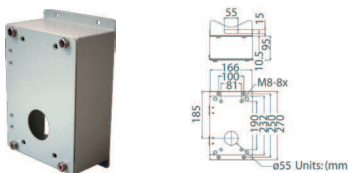

Mini Pendant

VP-MP

Dimensions:
 184 x 104 x 115.2 mm (7.24 x 4.09 x 4.54 in)
Diameter: 44.5 mm (1.75 in)
Weight: 600 g (1.3 lbs)

Wall Box Mounting

For mounting gooseneck and mini pendants on a wall

VP-WBM

Dimensions:
 270 x 166 x 95 mm (10.63 x 6.54 x 3.74 in)
Weight: 2200 g (4.8 lbs)

Standard Corner Mounting Plate

For mounting gooseneck and mini pendants in a corner

VP-CST

Dimensions:
 222 x 204 x 117 mm (8.74 x 8.03 x 4.61 in)
Weight: 2000 g (4.4 lbs)

Mini Corner Plate

For mounting gooseneck and mini pendants in a corner

VP-CSTM

Dimensions:
 270 x 166 x 95 mm (10.63 x 6.54 x 3.74 in)
Weight: 800 g (1.8 lbs)

Outdoor Thin Pole Direct Mounting

For mounting gooseneck and mini pendants on a pole

VP-PTD

Dimensions:
 232 x 136 x 50 mm (9.13 x 5.35 x 1.97 in)
Recommended Pole Diameter:
 112 to 140 mm (4.4 to 5.5 in)
Weight: 700 g (1.6 lbs)

Outdoor Wide Pole Direct Mounting

For mounting gooseneck and mini pendants on a pole

VP-PWD

Dimensions:
 270 x 170 x 60 mm (10.63 x 6.69 x 2.36 in)
Recommended Pole Diameter:
 112 to 130 mm (4.4 to 5 in)
Weight: 1000 g (2.2 lbs)