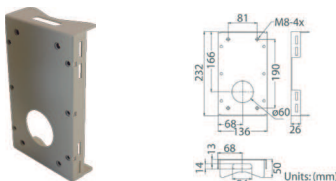

Mini Pendant

VP-MP

Dimensions:
 184 x 104 x 115.2 mm (7.24 x 4.09 x 4.54 in)
Diameter: 44.5 mm (1.75 in)
Weight: 600 g (1.3 lbs)

Wall Box Mounting

For mounting gooseneck and mini pendants on a wall

VP-WBM

Dimensions:
 270 x 166 x 95 mm (10.63 x 6.54 x 3.74 in)
Weight: 2200 g (4.8 lbs)

Standard Corner Mounting Plate

For mounting gooseneck and mini pendants in a corner

VP-CST

Dimensions:
 222 x 204 x 117 mm (8.74 x 8.03 x 4.61 in)
Weight: 2000 g (4.4 lbs)

Mini Corner Plate

For mounting gooseneck and mini pendants in a corner

VP-CSTM

Dimensions:
 270 x 166 x 95 mm (10.63 x 6.54 x 3.74 in)
Weight: 800 g (1.8 lbs)

Outdoor Thin Pole Direct Mounting

For mounting gooseneck and mini pendants on a pole

VP-PTD

Dimensions:
 232 x 136 x 50 mm (9.13 x 5.35 x 1.97 in)
Recommended Pole Diameter:
 112 to 140 mm (4.4 to 5.5 in)
Weight: 700 g (1.6 lbs)

Outdoor Wide Pole Direct Mounting

For mounting gooseneck and mini pendants on a pole

VP-PWD

Dimensions:
 270 x 170 x 60 mm (10.63 x 6.69 x 2.36 in)
Recommended Pole Diameter:
 112 to 130 mm (4.4 to 5 in)
Weight: 1000 g (2.2 lbs)