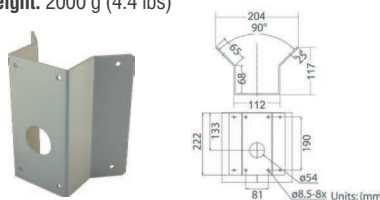

Straight Tube

VP-ST1 or VP-ST2

Height: 250 mm (9.84 in) or 500 mm (19.69 in)
Diameter: 50 mm (1.97 in)
Weight: 1000 g (2.2 lbs)/1800 g (4 lbs)

Gooseneck Tube

VP-GT

Dimensions: 323 x 385 mm (11.73 x 15.16 in)
Diameter: 92 x 42 mm (3.62 x 1.65 in)
Weight: 2100 g (4.6 lbs)

Mini Pendant

VP-MP

Dimensions:
 184 x 104 x 115.2 mm (7.24 x 4.09 x 4.54 in)
Diameter: 44.5 mm (1.75 in)
Weight: 600 g (1.3 lbs)

Wall Box Mounting

For mounting gooseneck and mini pendants on a wall

VP-WBM

Dimensions:
 270 x 166 x 95 mm (10.63 x 6.54 x 3.74 in)
Weight: 2200 g (4.8 lbs)

Standard Corner Mounting Plate

For mounting gooseneck and mini pendants in a corner

VP-CST

Dimensions:
 222 x 204 x 117 mm (8.74 x 8.03 x 4.61 in)
Weight: 2000 g (4.4 lbs)

Mini Corner Plate

For mounting gooseneck and mini pendants in a corner

VP-CSTM

Dimensions:
 270 x 166 x 95 mm (10.63 x 6.54 x 3.74 in)
Weight: 800 g (1.8 lbs)

Outdoor Thin Pole Direct Mounting

For mounting gooseneck and mini pendants on a pole

VP-PTD

Dimensions:
 232 x 136 x 50 mm (9.13 x 5.35 x 1.97 in)
Recommended Pole Diameter:
 112 to 140 mm (4.4 to 5.5 in)
Weight: 700 g (1.6 lbs)