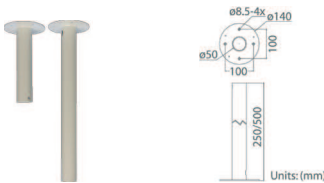

: IP Camera Mounting Accessories

Mounting Kit

For mounting dome camera onto straight tube, gooseneck tube, or mini pendant

VP-MK

Height: 71 mm (2.8 in)
Diameter: 132.4 mm (5.21 in)
Weight: 300 g (0.7 lbs)

Straight Tube

VP-ST1 or VP-ST2

Height: 250 mm (9.84 in) or 500 mm (19.69 in)
Diameter: 50 mm (1.97 in)
Weight: 1000 g (2.2 lbs)/1800 g (4 lbs)

Gooseneck Tube

VP-GT

Dimensions: 323 x 385 mm (11.73 x 15.16 in)
Diameter: 92 x 42 mm (3.62 x 1.65 in)
Weight: 2100 g (4.6 lbs)

Mini Pendant

VP-MP

Dimensions:
 184 x 104 x 115.2 mm (7.24 x 4.09 x 4.54 in)
Diameter: 44.5 mm (1.75 in)
Weight: 600 g (1.3 lbs)

Wall Box Mounting

For mounting gooseneck and mini pendants on a wall

VP-WBM

Dimensions:
 270 x 166 x 95 mm (10.63 x 6.54 x 3.74 in)
Weight: 2200 g (4.8 lbs)

Standard Corner Mounting Plate

For mounting gooseneck and mini pendants in a corner

VP-CST

Dimensions:
 222 x 204 x 117 mm (8.74 x 8.03 x 4.61 in)
Weight: 2000 g (4.4 lbs)

Mini Corner Plate

For mounting gooseneck and mini pendants in a corner