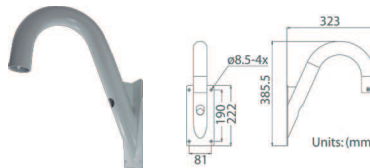

: IP Camera Mounting Accessories

Mounting Kit

For mounting dome camera onto straight tube, gooseneck tube, or mini pendant

VP-MK

Height: 71 mm (2.8 in)
Diameter: 132.4 mm (5.21 in)
Weight: 300 g (0.7 lbs)

Straight Tube

VP-ST1 or VP-ST2

Height: 250 mm (9.84 in) or 500 mm (19.69 in)
Diameter: 50 mm (1.97 in)
Weight: 1000 g (2.2 lbs)/1800 g (4 lbs)

Gooseneck Tube

VP-GT

Dimensions: 323 x 385 mm (11.73 x 15.16 in)
Diameter: 92 x 42 mm (3.62 x 1.65 in)
Weight: 2100 g (4.6 lbs)

Mini Pendant

VP-MP

Dimensions:
 184 x 104 x 115.2 mm (7.24 x 4.09 x 4.54 in)
Diameter: 44.5 mm (1.75 in)
Weight: 600 g (1.3 lbs)

Wall Box Mounting

For mounting gooseneck and mini pendants on a wall

VP-WBM

Dimensions:
 270 x 166 x 95 mm (10.63 x 6.54 x 3.74 in)
Weight: 2200 g (4.8 lbs)

Standard Corner Mounting Plate

For mounting gooseneck and mini pendants in a corner

VP-CST

Dimensions:
 222 x 204 x 117 mm (8.74 x 8.03 x 4.61 in)
Weight: 2000 g (4.4 lbs)

Mini Corner Plate

For mounting gooseneck and mini pendants in a corner