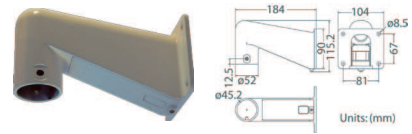

: IP Camera Mounting Accessories

Mounting Kit

For mounting dome camera onto straight tube, gooseneck tube, or mini pendant

VP-MK

Height: 71 mm (2.8 in)
Diameter: 132.4 mm (5.21 in)
Weight: 300 g (0.7 lbs)

Straight Tube

VP-ST1 or VP-ST2

Height: 250 mm (9.84 in) or 500 mm (19.69 in)
Diameter: 50 mm (1.97 in)
Weight: 1000 g (2.2 lbs)/1800 g (4 lbs)

Gooseneck Tube

VP-GT

Dimensions: 323 x 385 mm (11.73 x 15.16 in)
Diameter: 92 x 42 mm (3.62 x 1.65 in)
Weight: 2100 g (4.6 lbs)

Mini Pendant

VP-MP

Dimensions:
 184 x 104 x 115.2 mm (7.24 x 4.09 x 4.54 in)
Diameter: 44.5 mm (1.75 in)
Weight: 600 g (1.3 lbs)

Wall Box Mounting

For mounting gooseneck and mini pendants on a wall

VP-WBM

Dimensions:
 270 x 166 x 95 mm (10.63 x 6.54 x 3.74 in)
Weight: 2200 g (4.8 lbs)

Standard Corner Mounting Plate

For mounting gooseneck and mini pendants in a corner

VP-CST

Dimensions:
 222 x 204 x 117 mm (8.74 x 8.03 x 4.61 in)
Weight: 2000 g (4.4 lbs)

Mini Corner Plate

For mounting gooseneck and mini pendants in a corner