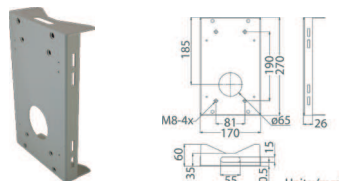

Mini Pendant

VP-MP

Dimensions:
 184 x 104 x 115.2 mm (7.24 x 4.09 x 4.54 in)
Diameter: 44.5 mm (1.75 in)
Weight: 600 g (1.3 lbs)

Wall Box Mounting

For mounting gooseneck and mini pendants on a wall

VP-WBM

Dimensions:
 270 x 166 x 95 mm (10.63 x 6.54 x 3.74 in)
Weight: 2200 g (4.8 lbs)

Standard Corner Mounting Plate

For mounting gooseneck and mini pendants in a corner

VP-CST

Dimensions:
 222 x 204 x 117 mm (8.74 x 8.03 x 4.61 in)
Weight: 2000 g (4.4 lbs)

Mini Corner Plate

For mounting gooseneck and mini pendants in a corner

VP-CSTM

Dimensions:
 270 x 166 x 95 mm (10.63 x 6.54 x 3.74 in)
Weight: 800 g (1.8 lbs)

Outdoor Thin Pole Direct Mounting

For mounting gooseneck and mini pendants on a pole

VP-PTD

Dimensions:
 232 x 136 x 50 mm (9.13 x 5.35 x 1.97 in)
Recommended Pole Diameter:
 112 to 140 mm (4.4 to 5.5 in)
Weight: 700 g (1.6 lbs)

Outdoor Wide Pole Direct Mounting

For mounting gooseneck and mini pendants on a pole

VP-PWD

Dimensions:
 270 x 170 x 60 mm (10.63 x 6.69 x 2.36 in)
Recommended Pole Diameter:
 112 to 130 mm (4.4 to 5 in)
Weight: 1000 g (2.2 lbs)