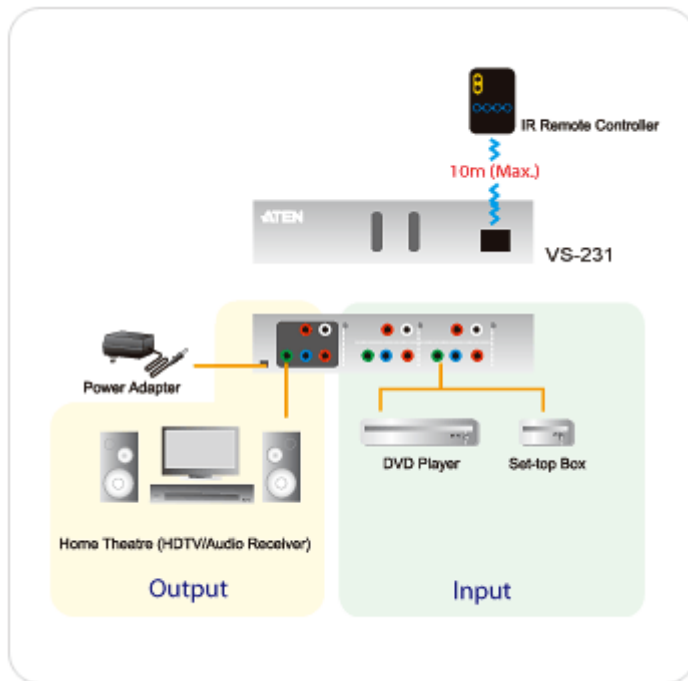

### • 2 Port HDTV A/V Switch

→ The 2 port VS-231 makes plugging and unplugging devices a thing of the past. This high quality component video (YPbPr) switch with on-board stereo audio is perfect for HDTV enthusiasts who want to add more inputs to their high-definition display. Use VS-231 to effortlessly connect a DVD player and set-top box or satellite receiver to your HDTV or projector. The IR remote is an added convenience, allowing you to enjoy multimedia switching from the comfort of your seat. The VS-231 and HDTV switch supports high-end digital video devices such as DVD players and recorders, set-top boxes, satellite receivers, and more. It also works well for high-definition editing systems.

## | Features

- Displays the video output of two digital devices on a single high definition monitor or projector.
- Stereo audio support

**+ Serial Interface**

PCI Cards

**+ Data Communication**

Auto Switches  
Industry Controls

**+ FireWire**

Hubs  
PCI Cards

**+ KVM Cables**

PS/2 KVM Cables  
DVI KVM Cables  
USB KVM Cables  
Daisy Chain Cables  
Others KVM Cables

- Quick and easy switching via front panel push button(s) or IR remote controller.
- 250MHz Video Bandwidth.
- Electronic switching for grater reliability and durability.
- Easy installation
- Complete home theater switching solution.

**| Package Content**

- 1x HDTV A/V Switch
- 1x IR Remote Controller
- 1x Power Adapter
- 1x User Guide

**| Diagram**

+ [View enlargement](#)

**| Specification**

<b>Device Connections</b>		2	
<b>Port Selection</b>		Push Buttons, IR Remote Control	
<b>Connectors</b>	Input	Video	Y 2 x RCA Female (Green)
			Pb 2 x RCA Female (Blue)
			Pr 2 x RCA Female (Red)
	Audio	L	2 x RCA Female (White)
		R	2 x RCA Female (Red)
	Output	Video	Y 1 x RCA Female (Green)